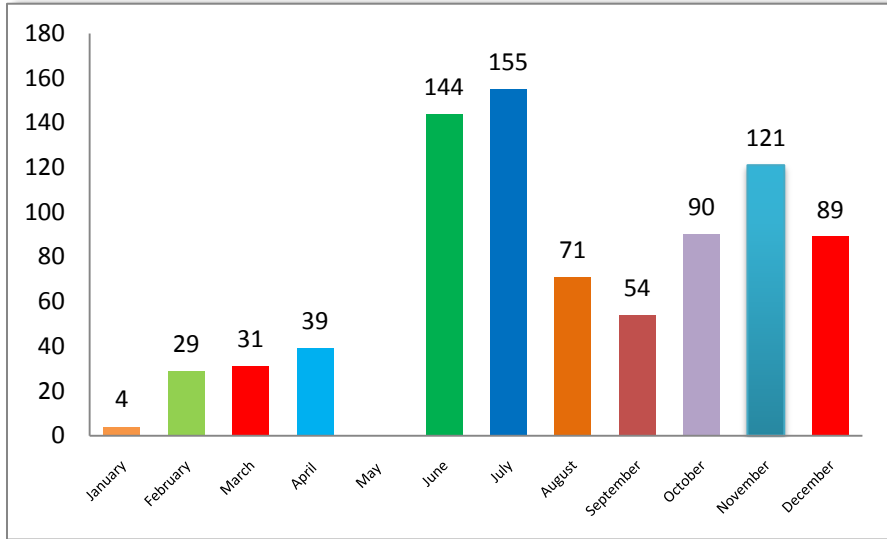

## Library Visitor

Library Visitor Reg. of Student  
44776  
(2022)

Library Visitor Reg. of Student  
26952  
(2021)

Visitor Reference of Student  
827  
(2022)

Visitor Reference of Student  
641  
(2021)

Visitor Reference of Student  
873  
(2020)