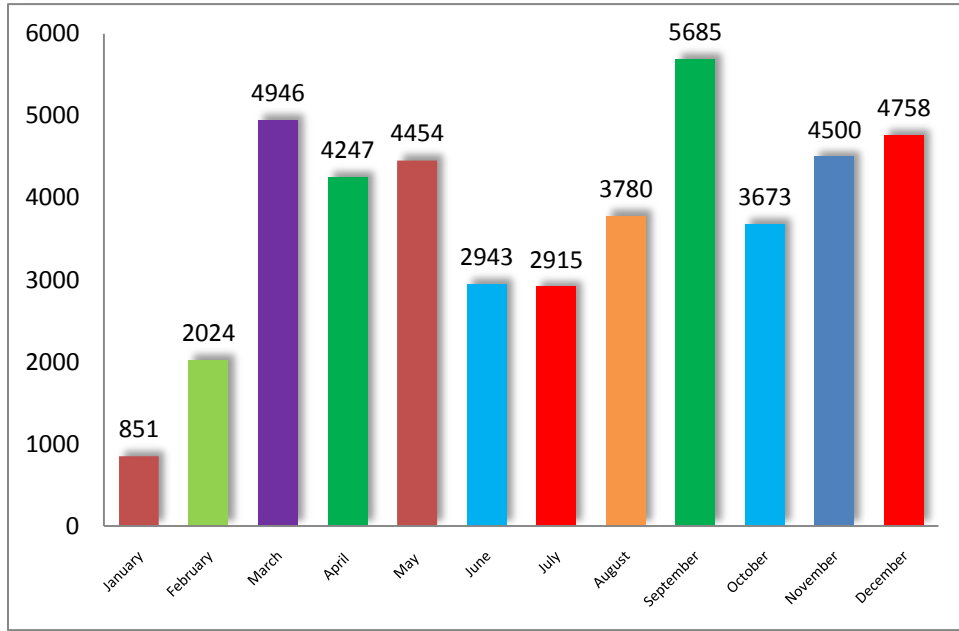

## Library Visitor

Library Visitor Reg. of Student  
44776  
(2022)

Library Visitor Reg. of Student  
26952  
(2021)

Visitor Reference of Student  
827  
(2022)

Visitor Reference of Student  
641  
(2021)

Visitor Reference of Student  
873  
(2020)