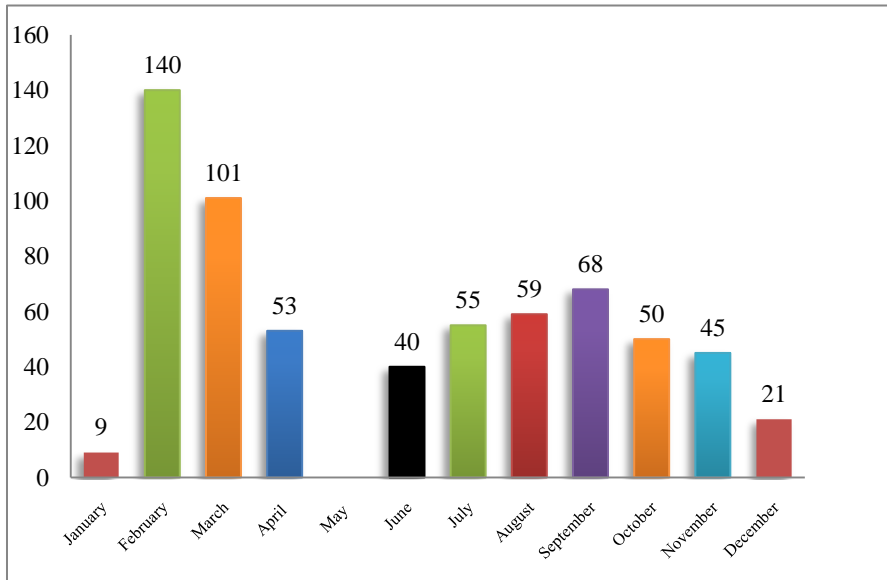

## Library Visitor

Library Visitor Reg. of Student  
44776  
(2022)

Library Visitor Reg. of Student  
26952  
(2021)

Visitor Reference of Student  
827  
(2022)

Visitor Reference of Student  
641  
(2021)