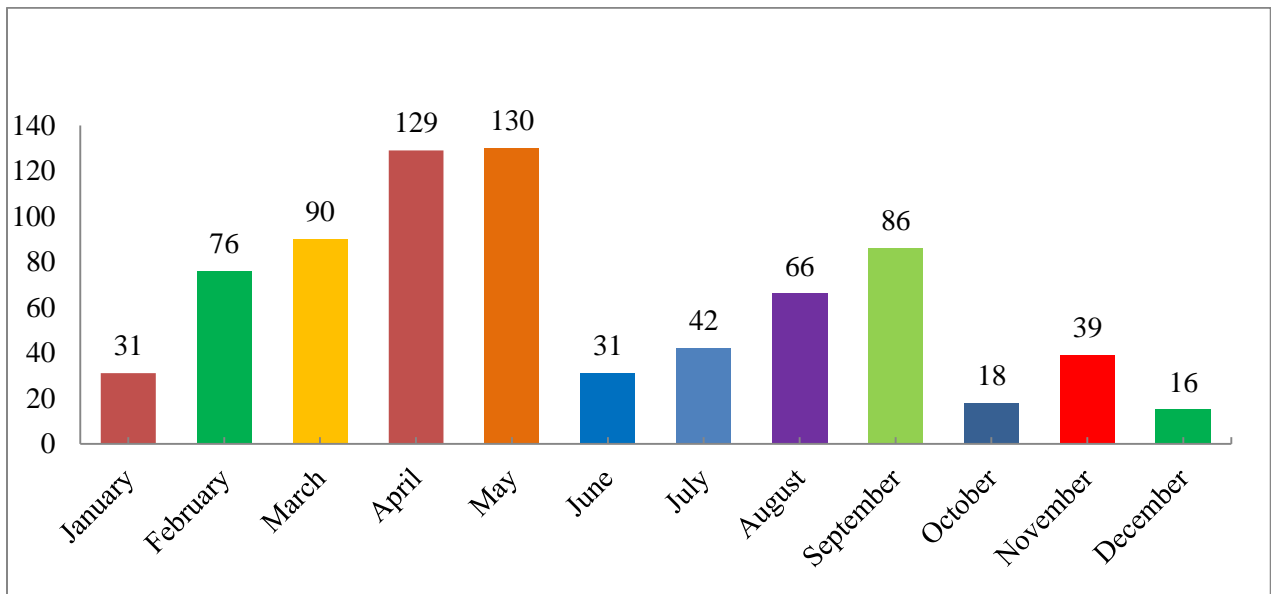

Library Visitor Register

Reference Section

Library Visitor Reg. of Students
754
(2024)

**1697
(2023)**

**Library Visitor Reg. of Students
44776
(2022)**

**Library Visitor Reg. of Students
26952
(2021)**

Visitor Reference of Students

827
(2022)

Visitor Reference of Students

641
(2021)

Visitor Reference of Students

873
(2020)