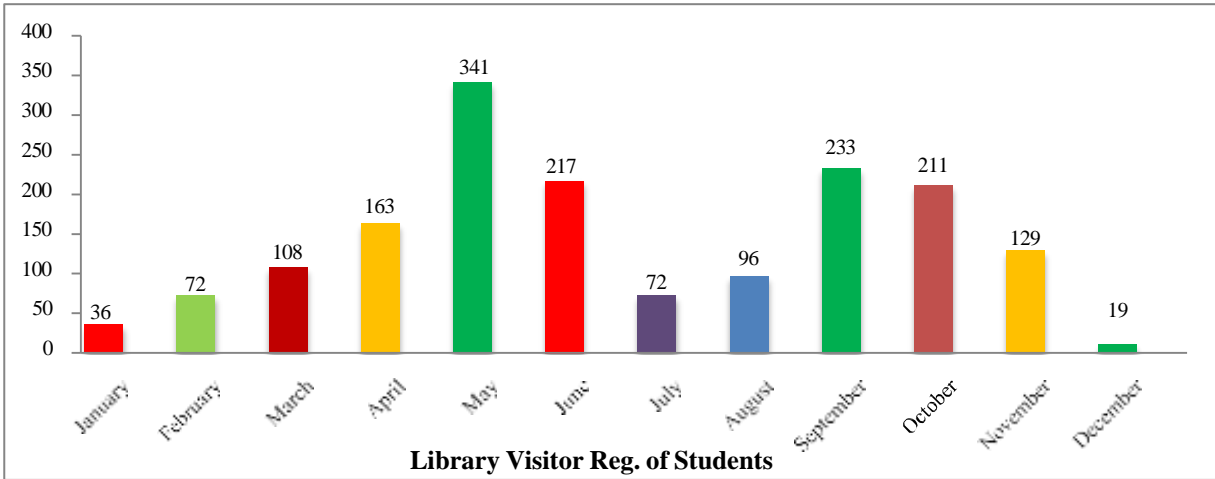

Library Visitor Register

Reference Section

Library Visitor Reg. of Students
754
(2024)

**1697
(2023)**

**Library Visitor Reg. of Students
44776
(2022)**

**Library Visitor Reg. of Students
26952
(2021)**

Visitor Reference of Students

827
(2022)

Visitor Reference of Students

641
(2021)

Visitor Reference of Students

873
(2020)