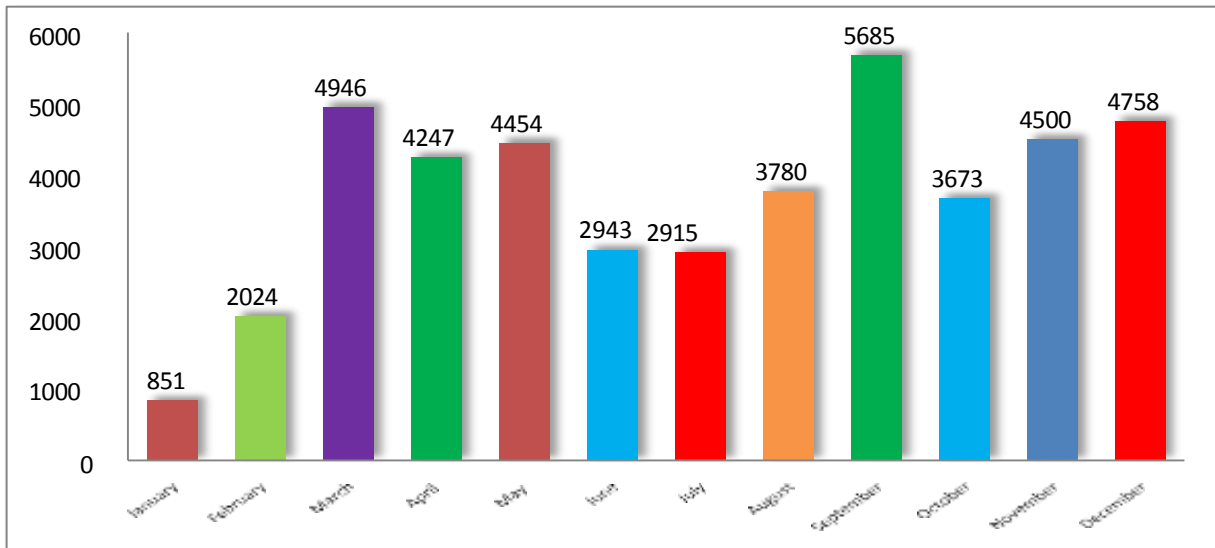

Library Visitor Register

Reference Section

Library Visitor Reg. of Students
754
(2024)

**1697
(2023)**

**Library Visitor Reg. of Students
44776
(2022)**

**Library Visitor Reg. of Students
26952
(2021)**

Visitor Reference of Students

827
(2022)

Visitor Reference of Students

641
(2021)

Visitor Reference of Students

873
(2020)