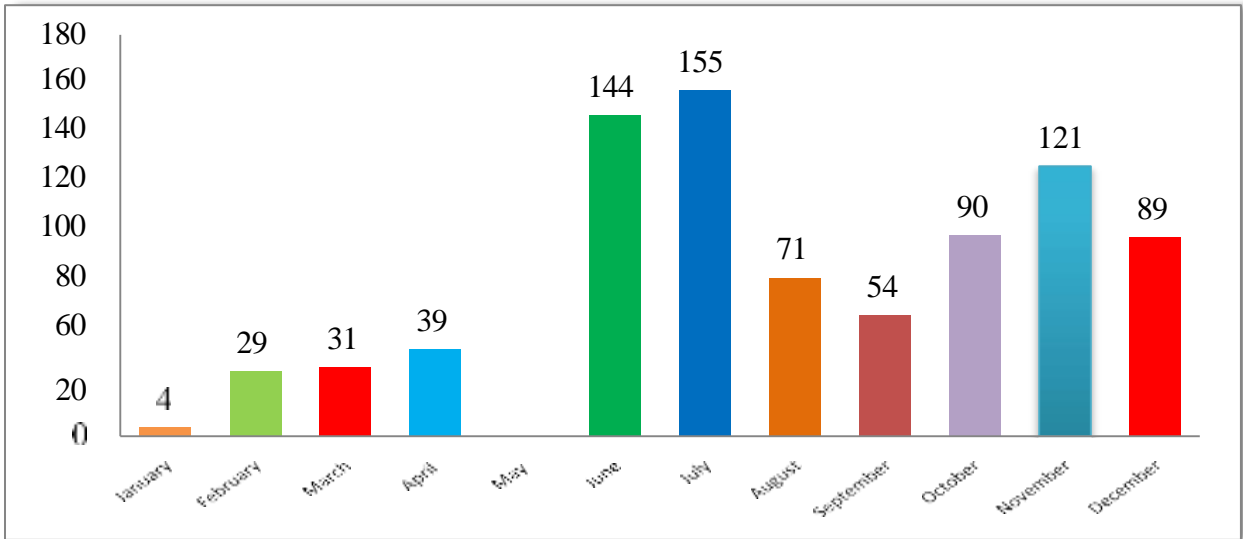

Library Visitor Register

Reference Section

Library Visitor Reg. of Students
754
(2024)

**1697
(2023)**

**Library Visitor Reg. of Students
44776
(2022)**

**Library Visitor Reg. of Students
26952
(2021)**

Visitor Reference of Students

827
(2022)

Visitor Reference of Students

641
(2021)

Visitor Reference of Students

873
(2020)