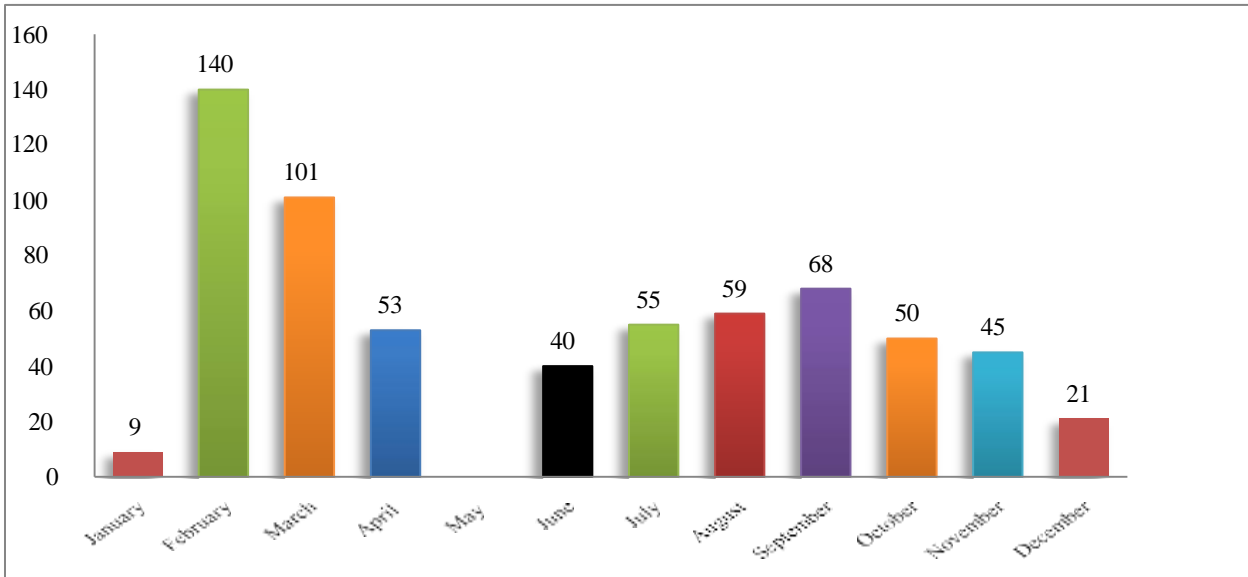

Library Visitor Register

Reference Section

Library Visitor Reg. of Students
754
(2024)

**1697
(2023)**

**Library Visitor Reg. of Students
44776
(2022)**

**Library Visitor Reg. of Students
26952
(2021)**

Visitor Reference of Students

827
(2022)

Visitor Reference of Students

641
(2021)

Visitor Reference of Students

873
(2020)