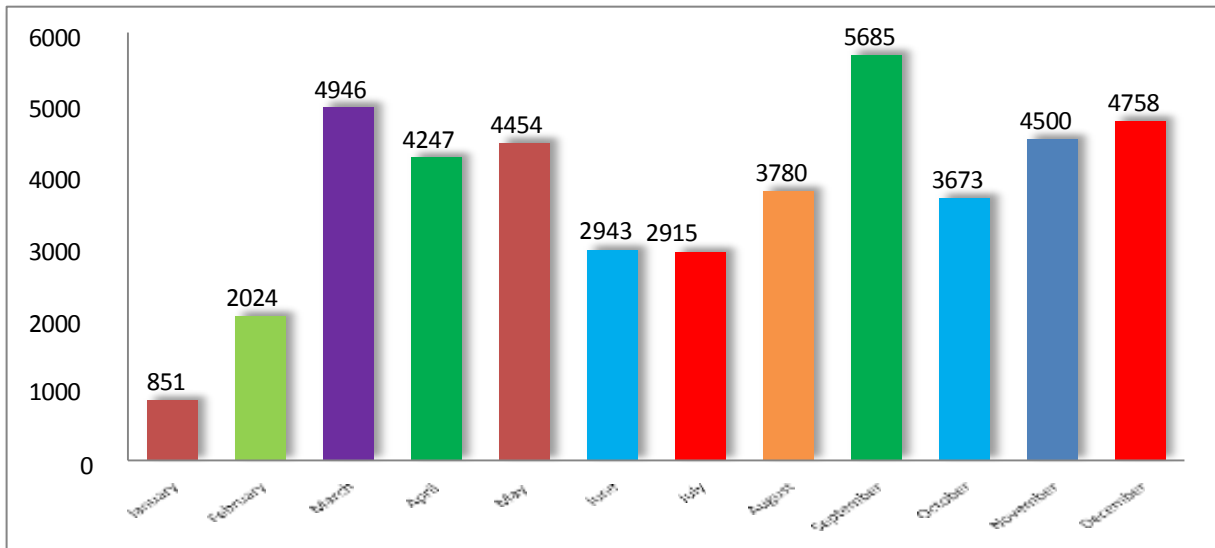

Library Visitor Register Reference Section

Library Visitor Reg. of Students
99 (2025)

Library Visitor Register

Reference Section

Library Visitor Reg. of Students
754
(2024)

**1697
(2023)**

**Library Visitor Reg. of Students
44776
(2022)**

**Library Visitor Reg. of Students
26952
(2021)**

Visitor Reference of Students

827
(2022)

Visitor Reference of Students

641
(2021)

Visitor Reference of Students

873
(2020)