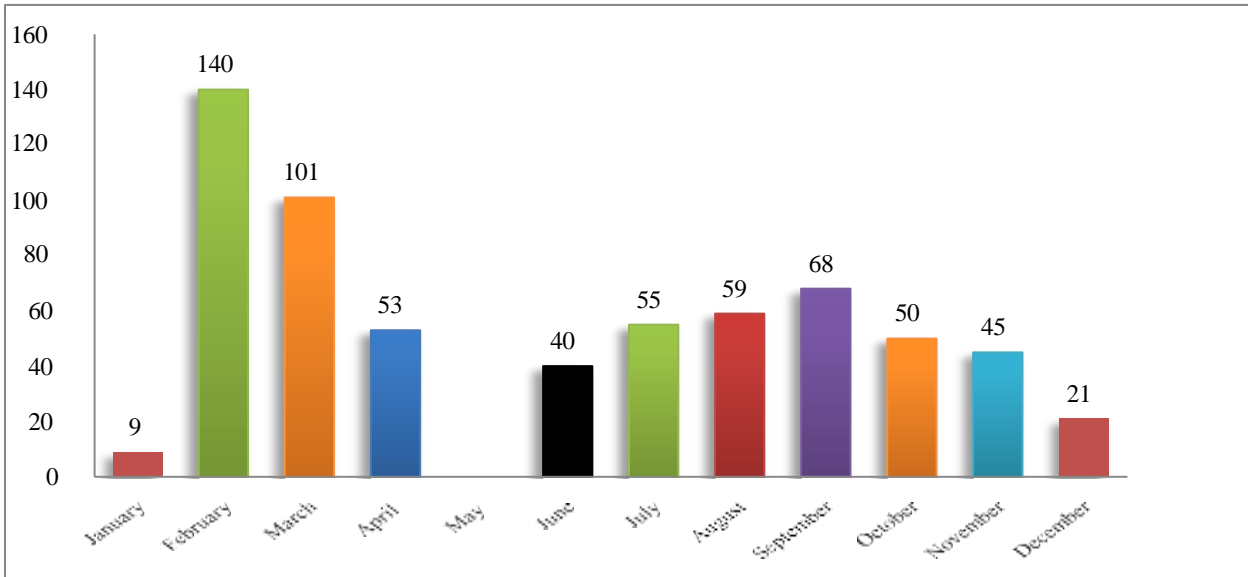

Library Visitor Register Reference Section

Library Visitor Reg. of Students
99 (2025)

Library Visitor Register

Reference Section

Library Visitor Reg. of Students
754
(2024)

**1697
(2023)**

**Library Visitor Reg. of Students
44776
(2022)**

**Library Visitor Reg. of Students
26952
(2021)**

Visitor Reference of Students

827
(2022)

Visitor Reference of Students

641
(2021)

Visitor Reference of Students

873
(2020)