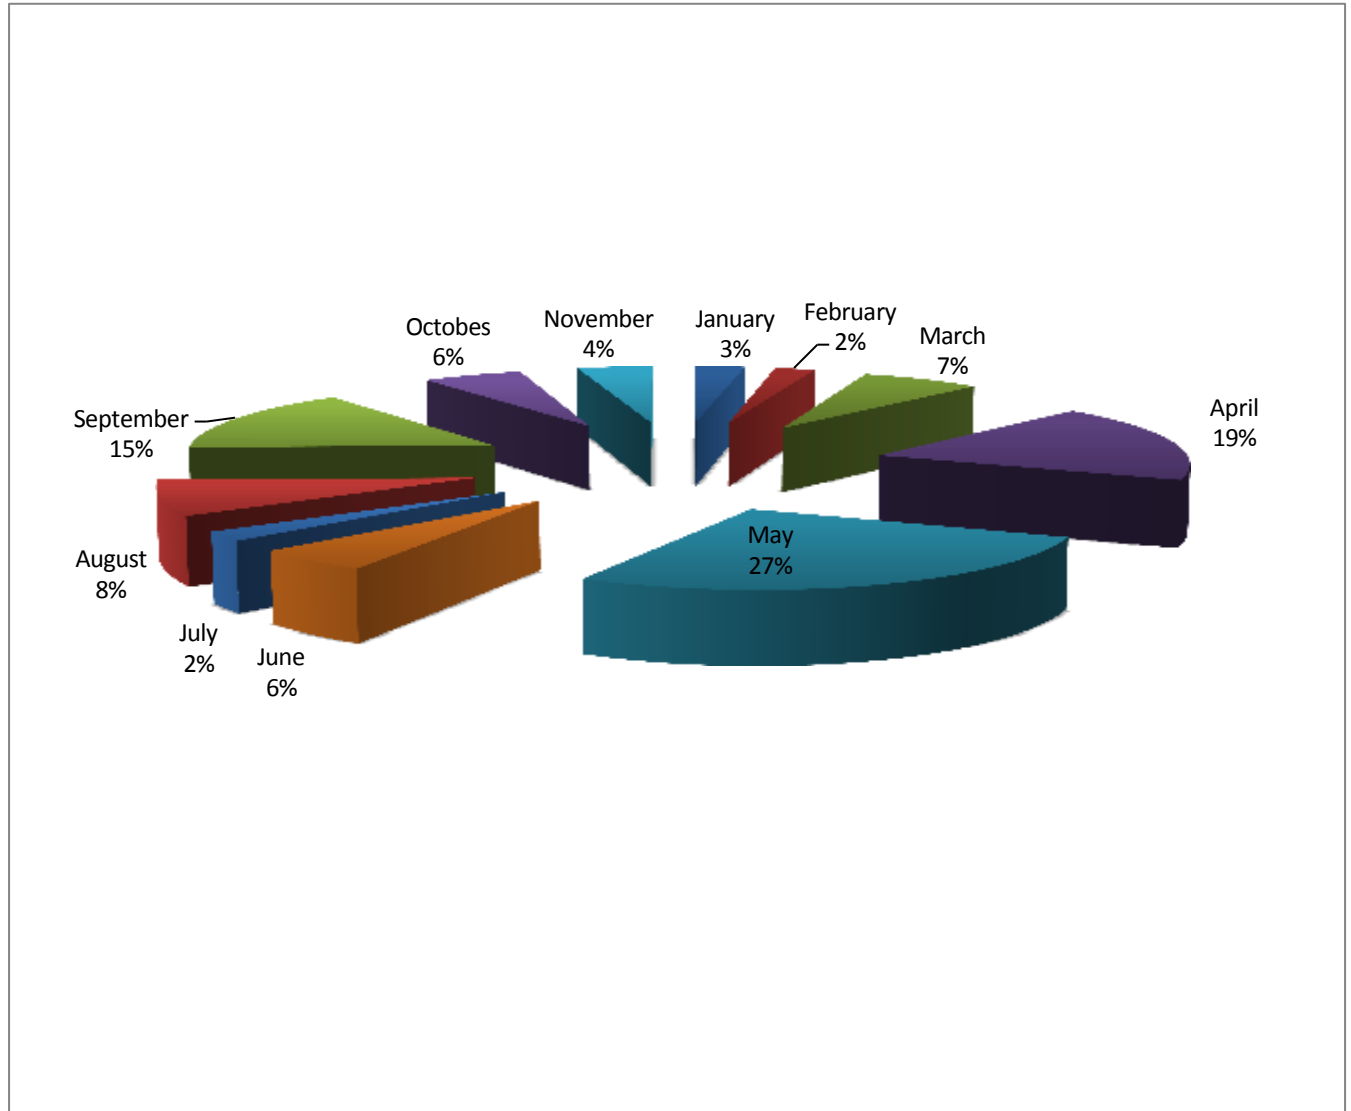

Library Visitor Register Reference Section

Library Visitor Reg. of Students
99 (2025)

Library Visitor Register

Reference Section

Library Visitor Reg. of Students
754
(2024)

**1697
(2023)**

**Library Visitor Reg. of Students
44776
(2022)**

**Library Visitor Reg. of Students
26952
(2021)**

Visitor Reference of Students

827
(2022)

Visitor Reference of Students

641
(2021)

Visitor Reference of Students

873
(2020)