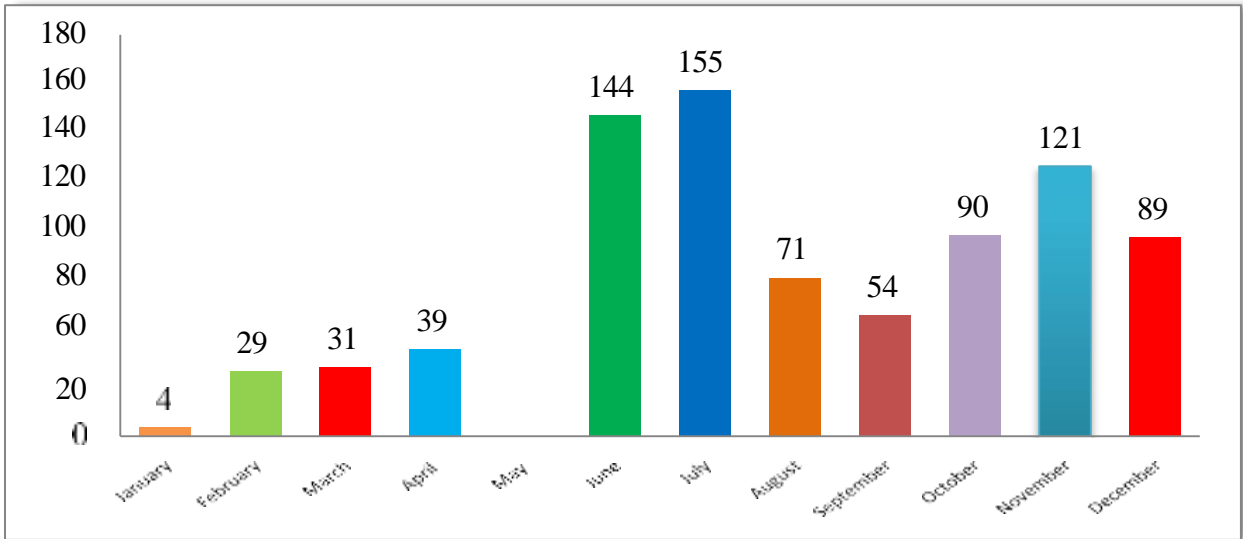

Library Visitor Register Reference Section

Library Visitor Reg. of Students
99 (2025)

Library Visitor Register

Reference Section

Library Visitor Reg. of Students
754
(2024)

**1697
(2023)**

**Library Visitor Reg. of Students
44776
(2022)**

**Library Visitor Reg. of Students
26952
(2021)**

Visitor Reference of Students

827
(2022)

Visitor Reference of Students

641
(2021)

Visitor Reference of Students

873
(2020)