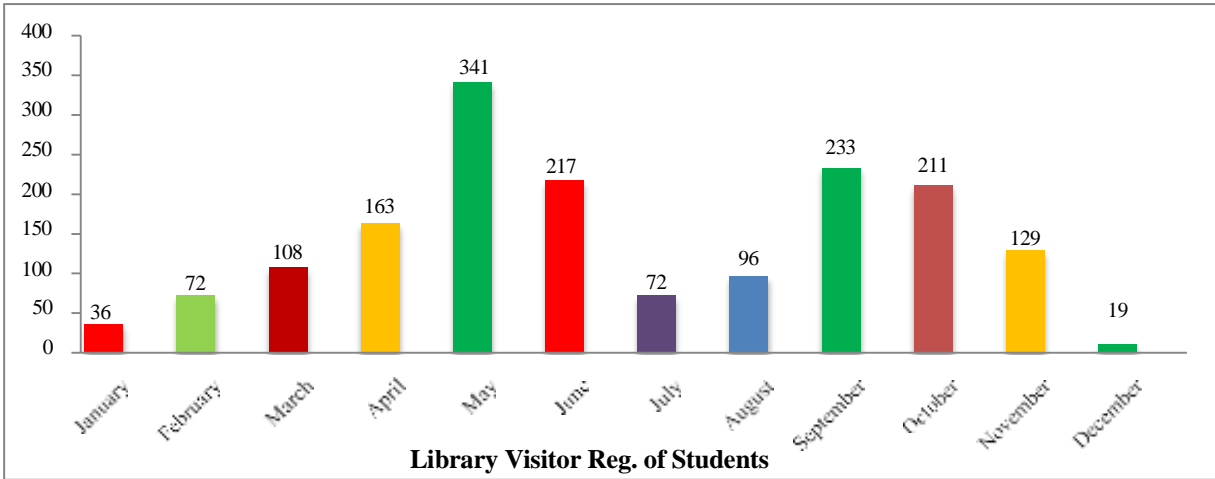

Library Visitor Register Reference Section

Library Visitor Reg. of Students
99 (2025)

Library Visitor Register

Reference Section

Library Visitor Reg. of Students
754
(2024)

**1697
(2023)**

**Library Visitor Reg. of Students
44776
(2022)**

**Library Visitor Reg. of Students
26952
(2021)**

Visitor Reference of Students

827
(2022)

Visitor Reference of Students

641
(2021)

Visitor Reference of Students

873
(2020)