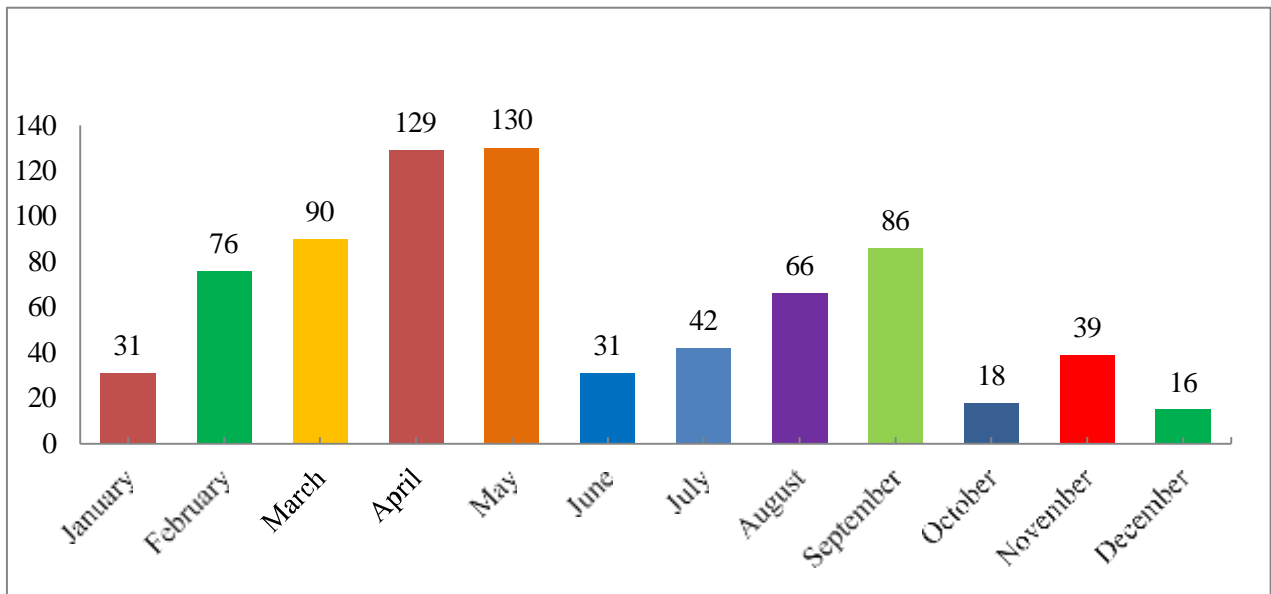

Library Visitor Register Reference Section

Library Visitor Reg. of Students
99 (2025)

Library Visitor Register

Reference Section

Library Visitor Reg. of Students
754
(2024)

**1697
(2023)**

**Library Visitor Reg. of Students
44776
(2022)**

**Library Visitor Reg. of Students
26952
(2021)**

Visitor Reference of Students

827
(2022)

Visitor Reference of Students

641
(2021)

Visitor Reference of Students

873
(2020)